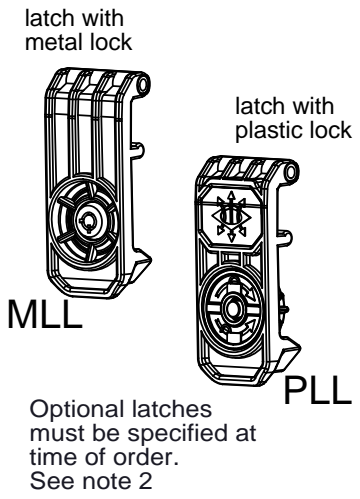

**SECTION A-A**

- NOTES:**
- 1) Max. usable inside dimensions are:  
**22 1/8" X 13 1/2" X 8 1/2"** (9 5/16" bottom of boss)  
(22.1" X 13.5" X 8.5")
  - 2) With Metal Lock Latches p/n SE920ML and Plastic Lock Latches p/n SE920PL are optional.
  - 3) Bosses on bottom use a 1/4 self tapping screw.
  - 4) Bosses on top use a #10 self tapping screw.