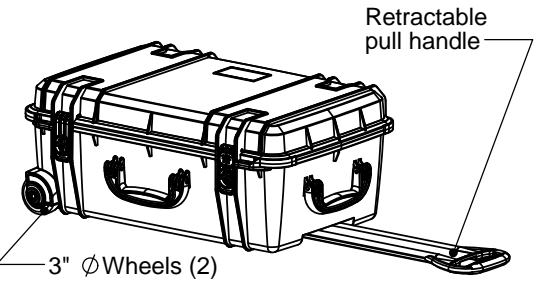

**SECTION A-A**

- NOTES:**
- 1) Max. usable inside dimensions are:  
**22 1/8" X 13 1/2" X 8 1/2"** (9 5/16" bottom of boss)  
(22.1" X 13.5" X 8.5")
  - 2) With Metal Lock Latches p/n SE920ML and Plastic Lock Latches p/n SE920PL are optional.
  - 3) Bosses on bottom use a 1/4 self tapping screw.
  - 4) Bosses on top use a #10 self tapping screw.